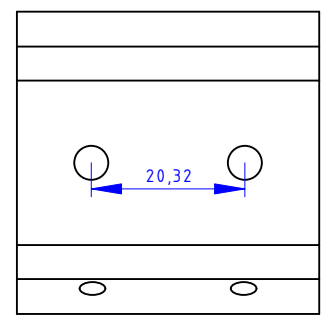

3

3

2

2

1

1

DESIGNED BY: K. Wicker		FT-Sucherschuh V2		G	—
DATE: 24.07.2023		Al, schwarz eloxiert, 5.7 qdm		F	—
SIZE A4				E	—
				D	—
SCALE 2:1	WEIGHT (kg) -	DRAWING NUMBER -	SHEET -	C	—
This drawing is our property; it can't be reproduced or communicated without our written consent.				B	—
				A	—