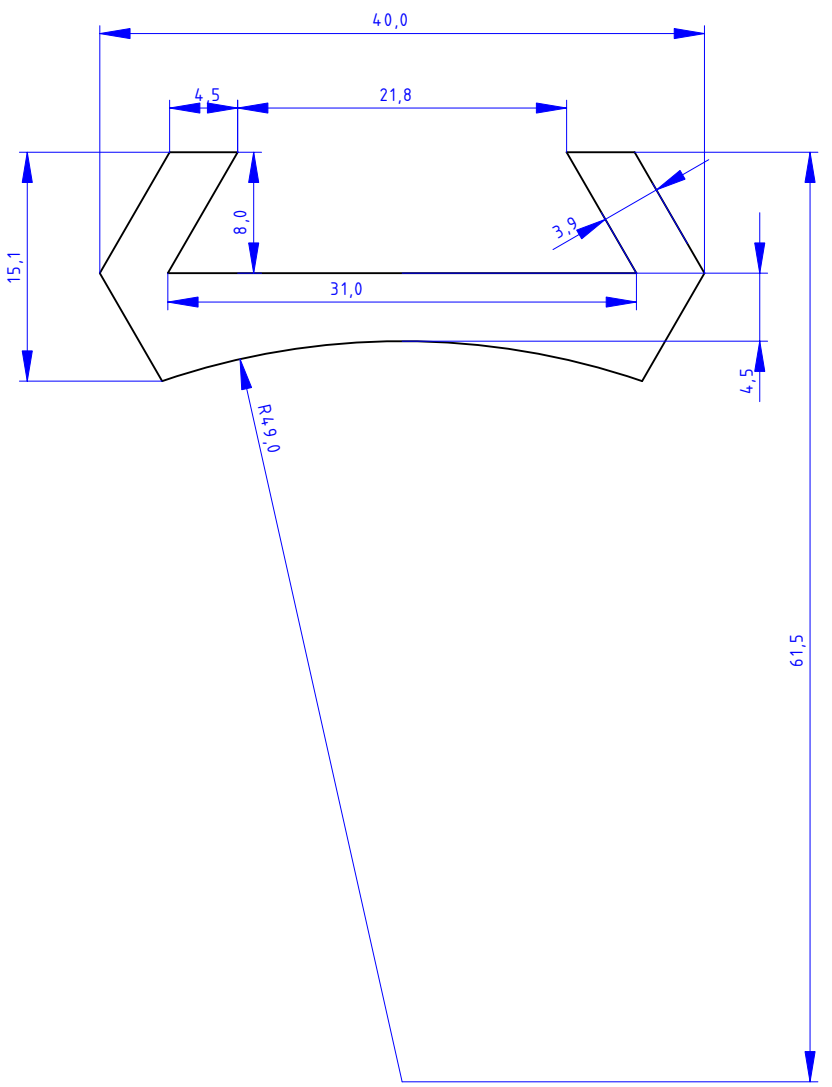

3

3

2

2

1

1

DESIGNED BY: K. Wicker		FT-Sucherschuh V2		G	—
DATE: 24.07.2023		Al, schwarz eloxiert, 5.7 qdm		F	—
SIZE A4				E	—
				D	—
SCALE 2:1	WEIGHT (kg) -	DRAWING NUMBER -	SHEET -	C	—
This drawing is our property; it can't be reproduced or communicated without our written consent.				B	—
				A	—