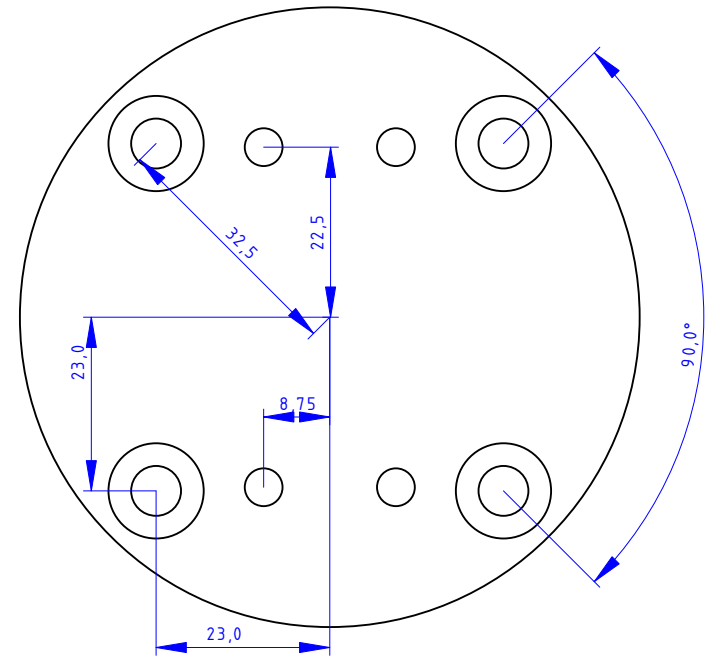

2

1

4

3

2

1

DESIGNED BY: <b>K. Wicker</b>		<b>Deckel</b>		G	—
DATE: <b>04.11.2022</b>		<b>AVL Super Polaris</b>		F	—
SIZE <b>A4</b>				E	—
				D	—
SCALE <b>1:1</b>	WEIGHT (kg) -	DRAWING NUMBER -	SHEET -	C	—
				B	—
				A	—
This drawing is our property; it can't be reproduced or communicated without our written consent.					