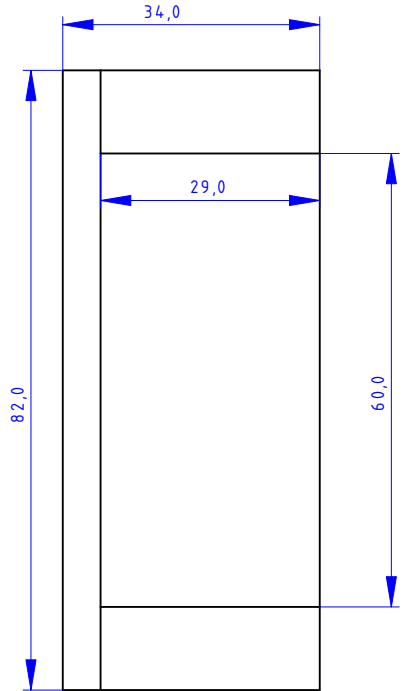

2

1

4

3

2

1

DESIGNED BY: <b>K. Wicker</b>		<b>Deckel</b>		G	—
DATE: <b>04.11.2022</b>		<b>AVL Super Polaris</b>		F	—
SIZE <b>A4</b>				E	—
				D	—
SCALE <b>1:1</b>	WEIGHT (kg) -	DRAWING NUMBER -	SHEET -	C	—
				B	—
				A	—
This drawing is our property; it can't be reproduced or communicated without our written consent.					