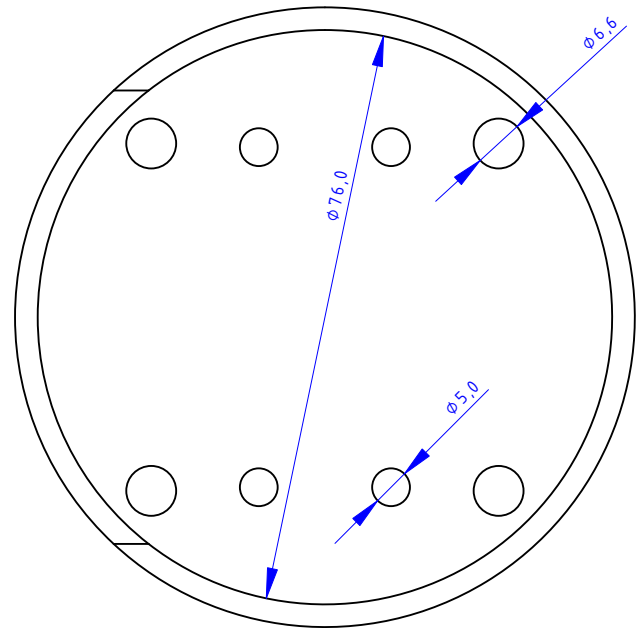

2

1

4

3

2

1

DESIGNED BY: <b>K. Wicker</b>		<b>Deckel</b>		G	—
DATE: <b>04.11.2022</b>		<b>AVL Super Polaris</b>		F	—
SIZE <b>A4</b>				E	—
				D	—
SCALE <b>1:1</b>	WEIGHT (kg) -	DRAWING NUMBER -	SHEET -	C	—
				B	—
				A	—
This drawing is our property; it can't be reproduced or communicated without our written consent.					